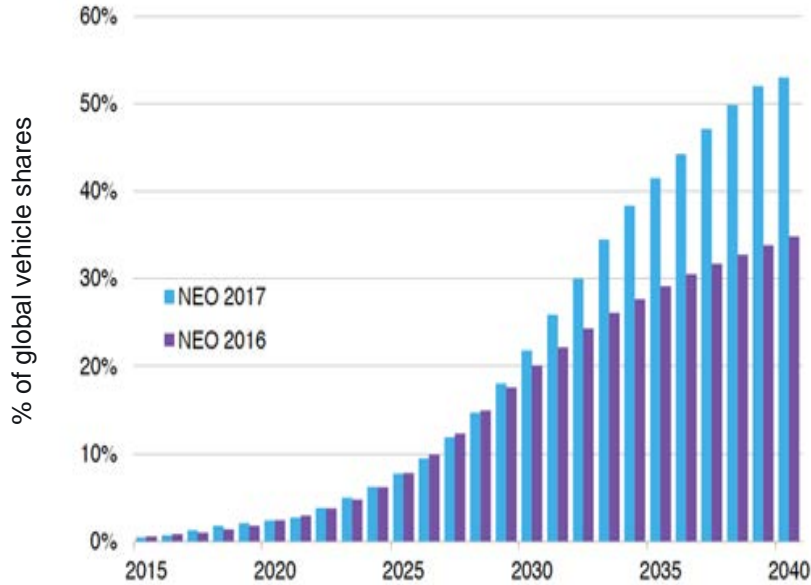

A wide-angle, nighttime photograph of a city skyline, likely Denver, Colorado, viewed from an elevated position. The city lights are visible against a dark blue twilight sky. The foreground shows dark silhouettes of trees and a road.

# The Rocky Road to Shifting Load

Challenges of Installing Advanced Energy Storage and EV Chargers

# Overview

Why does it matter?

Smart Home Study

Equipment

Customer selection and preliminary sites

Reasons for installation failure

# INCREASE IN EV AND AES ADOPTION

Project % of global vehicle shares attributed to EV's

Source: Bloomberg New Energy Finance

US annual expected energy deployment

U.S. Annual Energy Storage Deployment Forecast, 2012-2023E (MWh)