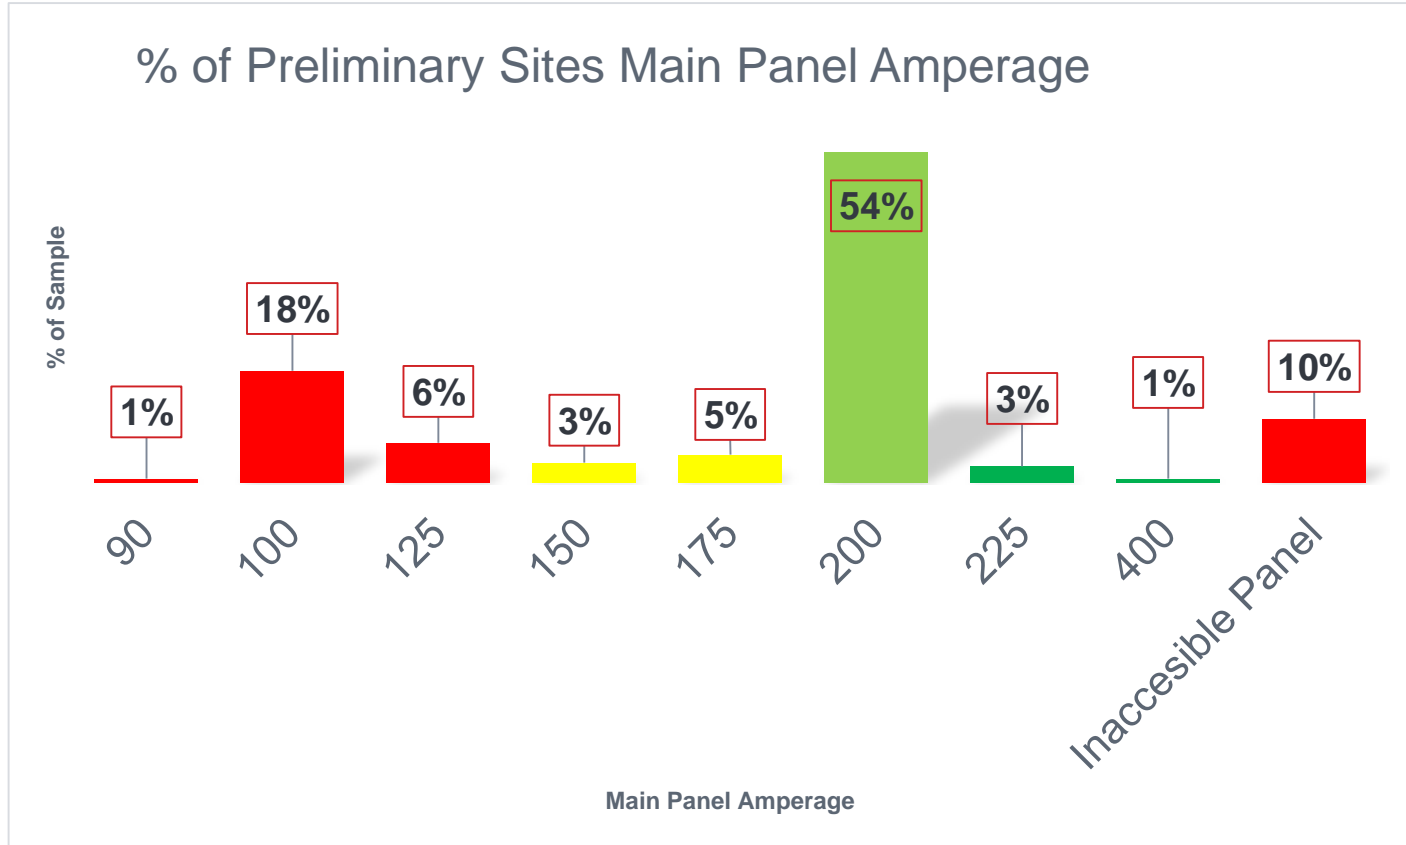

MAIN PANEL AMPERAGE